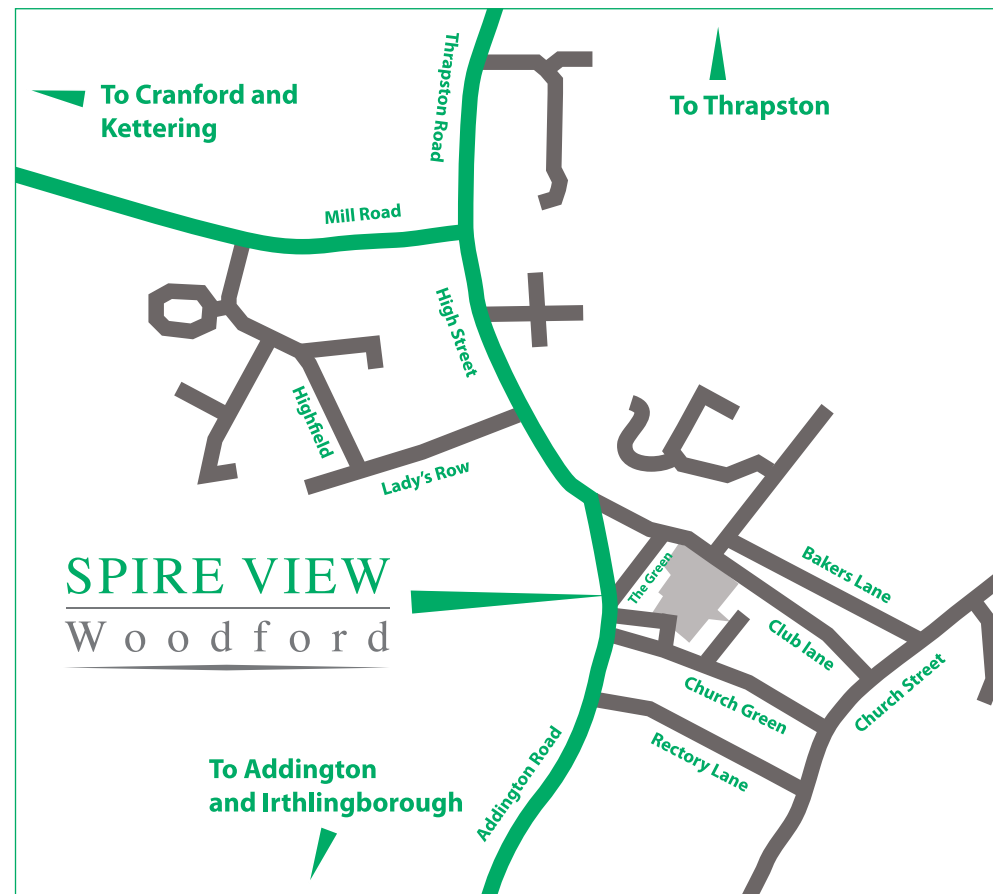

Gracehomes

How to find Spire View

Postcode - NN14 4HB

From Northampton and Wellingborough

Head northeast on the A45. At the roundabout in Higham Ferrers, turn left on to the A6. Cross the Nene and a roundabout, then turn right at Irthlingborough towards Little Addington. From there follow the signs towards Great Addington and then Woodford. Take the right fork when you reach Woodford village green. Spire View is about 50 yards on the right, just before you reach the junction with the High Street and Club Lane.

From Huntingdon (A14 westbound)

Head west on the A14 until you reach junction 12 (A6116). At the exit roundabout turn north on the A6116 for about a third of a mile. Turn left at the roundabout towards Twywell. Turn left at the first junction. Drive under the A14 towards Woodford. Take the left fork when you reach Woodford village green. At the foot of the green turn right. Spire View is the first entrance on your left.

From Kettering (A14 eastbound)

Head east on the A14 until you reach junction 11 (Cranford St John). At the exit roundabout turn south on the A510. After about a third of a mile, turn left towards Woodford. After entering Woodford turn right at the T-junction, on to the High Street. Take the left fork when you reach Woodford village green. At the foot of the green turn right. Spire View is the first entrance on your left.