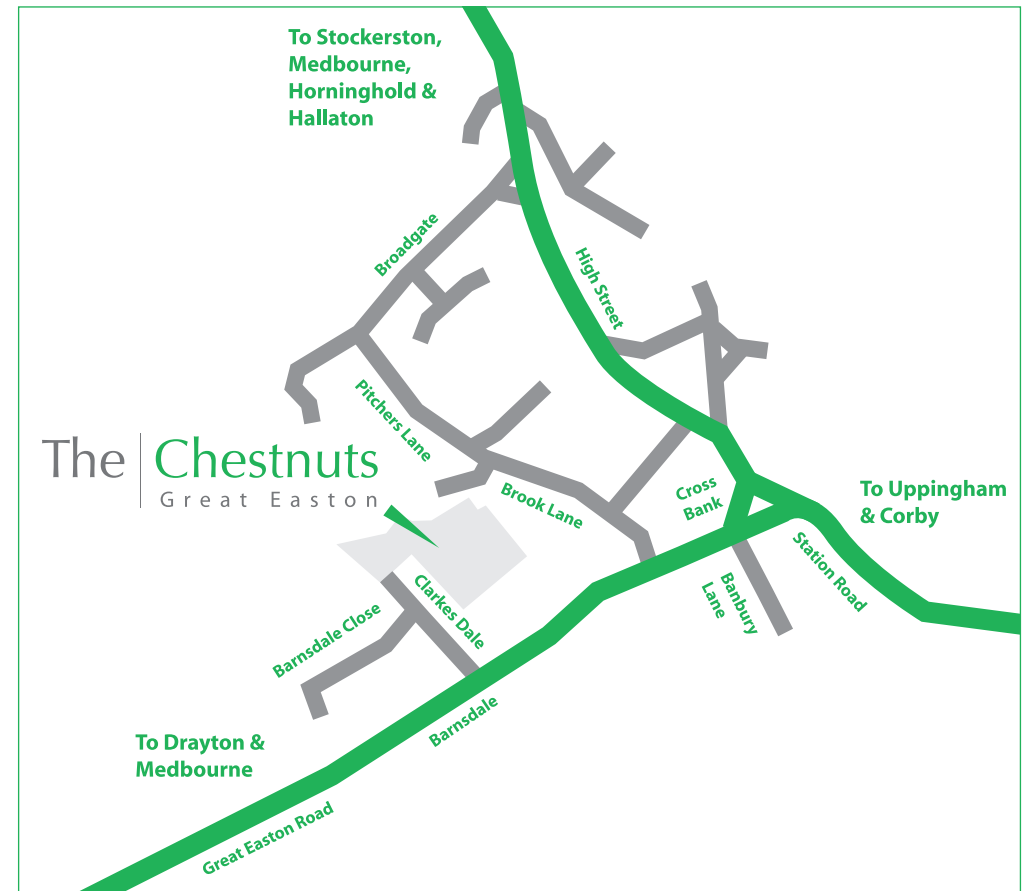

Gracehomes

How to find The Chestnuts

Postcode - LE16 8SP

From Corby and Kettering

From either town, travel north on the A6003. About a mile north of Rockingham, turn left into Great Easton Road. In Great Easton, turn left at the first junction, Cross Bank. After 300 yards, turn right into Clarkes Dale. The Chestnuts is located at the end of Clarkes Dale.

From Market Harborough

Travel east on the A427 till you reach the first roundabout at Corby. Turn left on to the A6003 and follow the directions from Corby.

From Uppingham and Oakham

From either town, travel south on the A6003. Just after the village of Caldecott, turn right into Great Easton Road. In Great Easton, turn left at the first junction, Cross Bank. After 300 yards, turn right into Clarkes Dale. The Chestnuts is located at the end of Clarkes Dale.

From Leicester

Travel east on the A47 as far as Uppingham and the junction with the A6003. Turn right at the roundabout (towards Uppingham) and follow the directions from Uppingham.

Grace Homes

4 Melbourne House,
Corbygate Business Park,
Priors Haw Road,
Corby
Northamptonshire. NN17 5JG